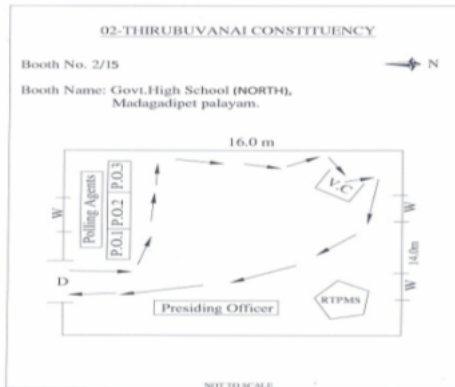

Nazri Naksha

Google Map View

Polling Station Building Front View

Polling Station Front View

Cad View

Key MAP View