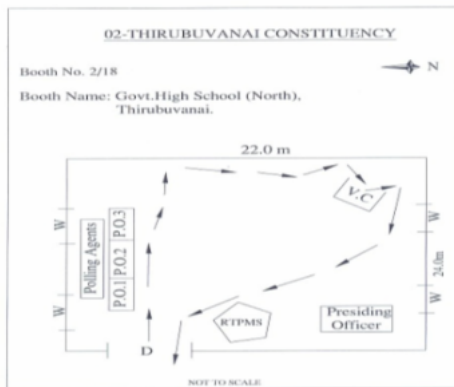

Nazri Naksha

Google Map View

Polling Station Building Front View

Polling Station Front View

Cad View

Key MAP View