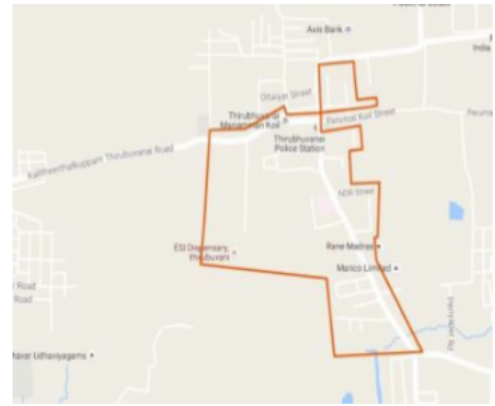

Nazri Naksha

Google Map View