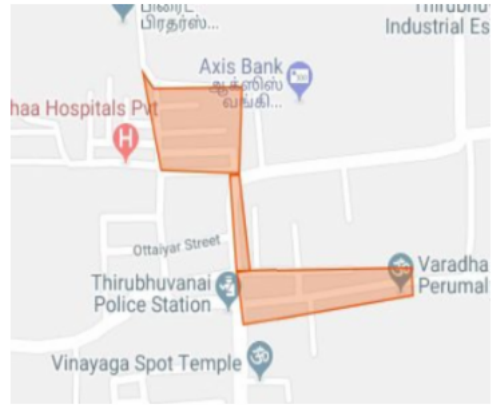

Nazri Naksha

Google Map View