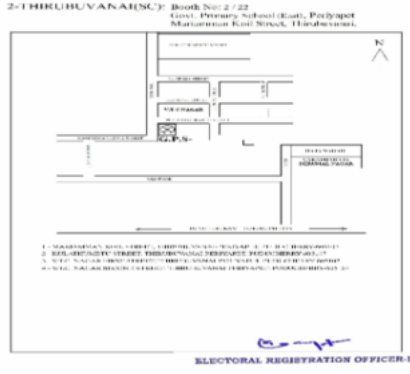

Nazri Naksha

Google Map View