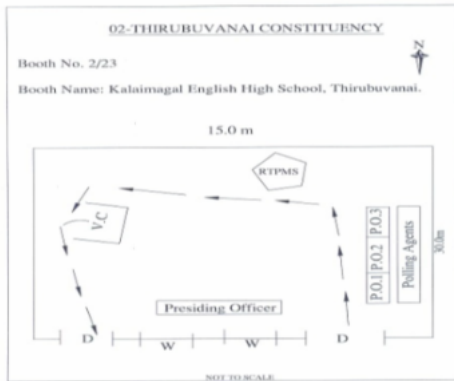

Nazri Naksha

Google Map View

Polling Station Building Front View

Polling Station Front View

Cad View

Key MAP View