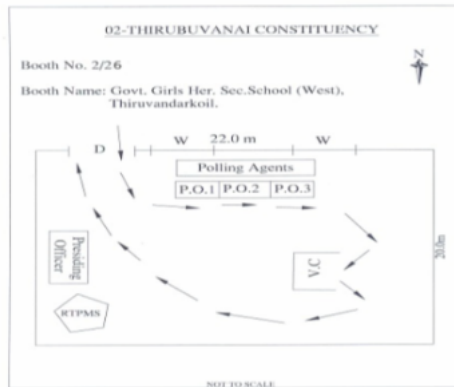

Nazri Naksha

Google Map View

Polling Station Building Front View

Polling Station Front View

Cad View

Key MAP View