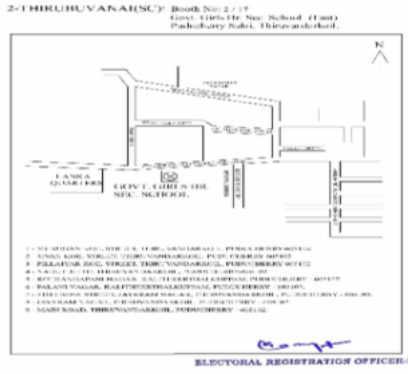

Nazri Naksha

Google Map View