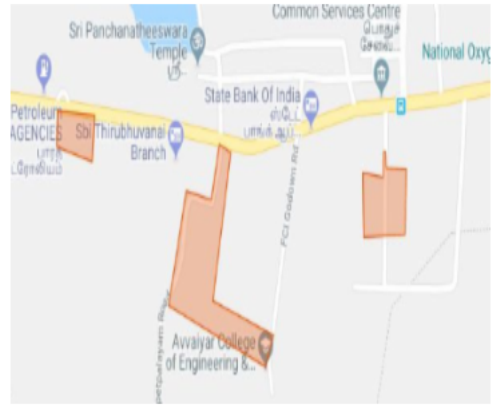

Nazri Naksha

Google Map View