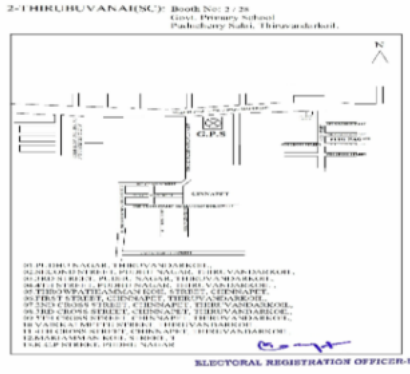

Nazri Naksha

Google Map View