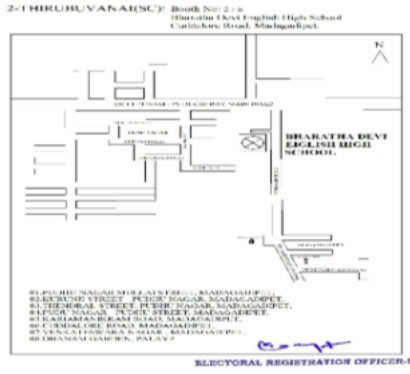

Nazri Naksha

Google Map View