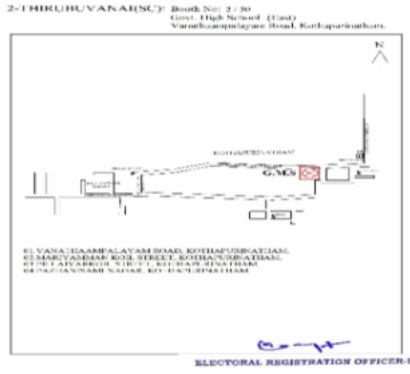

Nazri Naksha

Google Map View