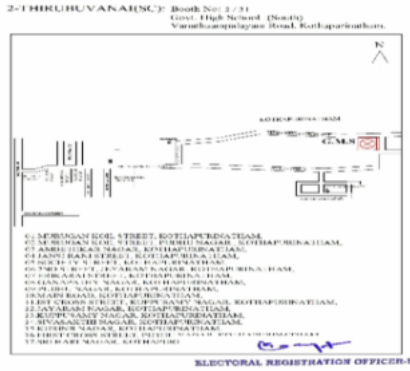

Nazri Naksha

Google Map View