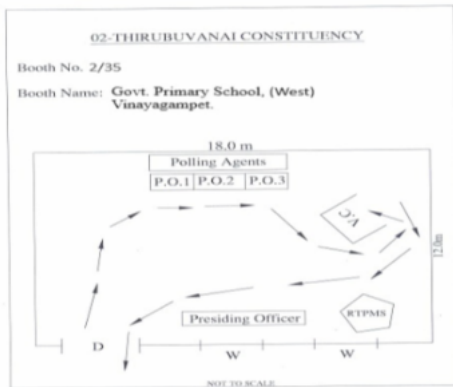

Nazri Naksha

Google Map View

Polling Station Building Front View

Polling Station Front View

Cad View

Key MAP View