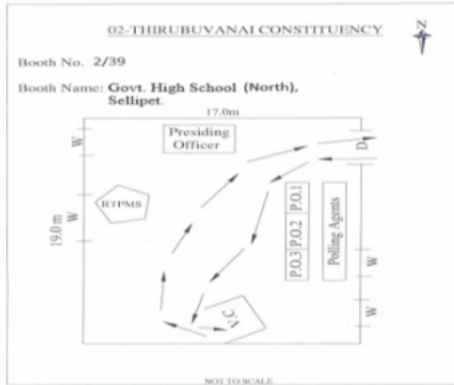

Nazri Naksha

Google Map View

Polling Station Building Front View

Polling Station Front View

Cad View

Key MAP View