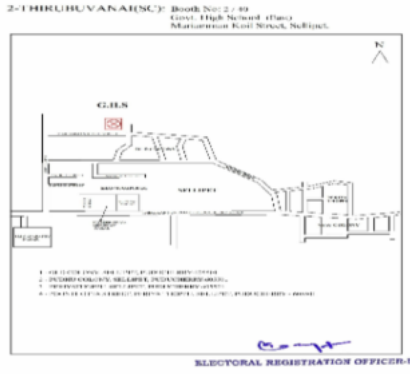

Nazri Naksha

Google Map View