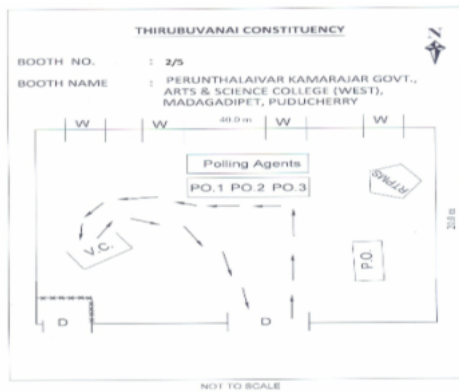

Nazri Naksha

Google Map View

Polling Station Building Front View

Polling Station Front View

Cad View

Key MAP View