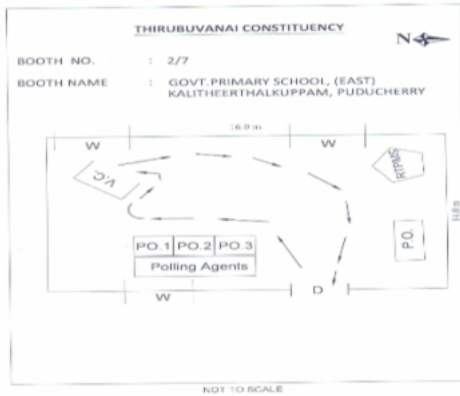

Nazri Naksha

Google Map View

Polling Station Building Front View

Polling Station Front View

Cad View

Key MAP View