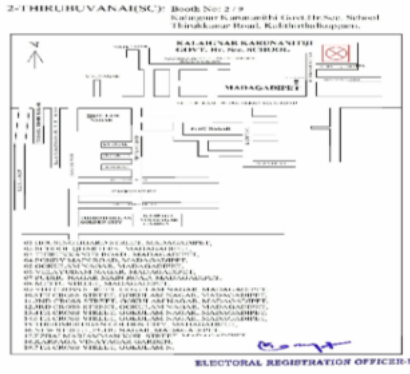

Nazri Naksha

Google Map View