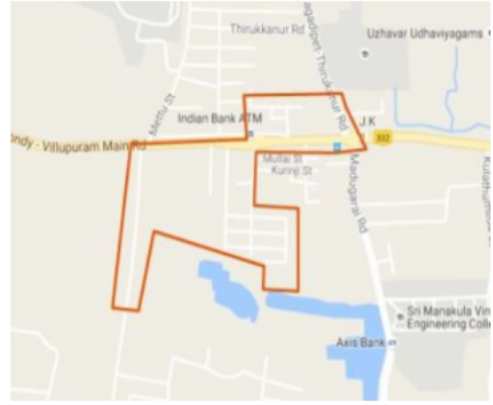

Nazri Naksha

Google Map View