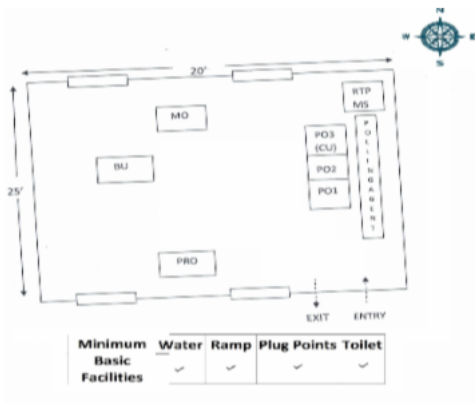

Nazri Naksha

Google Map View

Polling Station Building Front View

Polling Station Front View

Cad View

Key MAP View