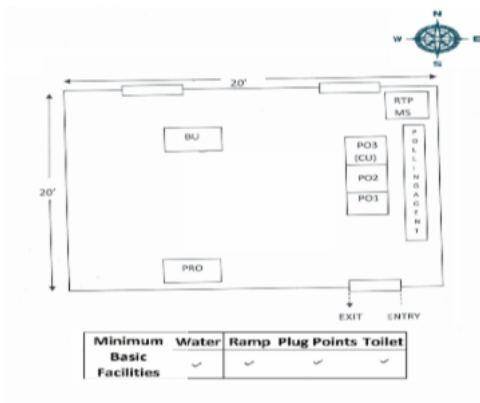

Nazri Naksha

Google Map View

Polling Station Building Front View

Polling Station Front View

Cad View

Key MAP View