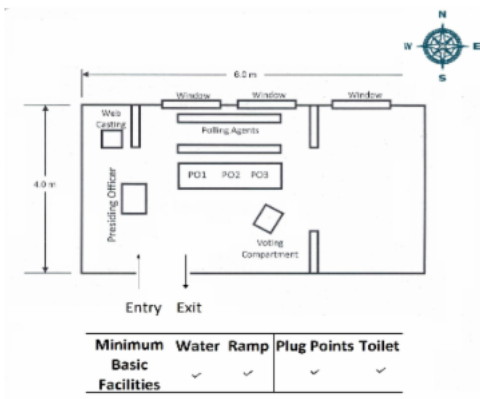

Nazri Naksha

Google Map View

Polling Station Building Front View

Polling Station Front View

Cad View

Key MAP View