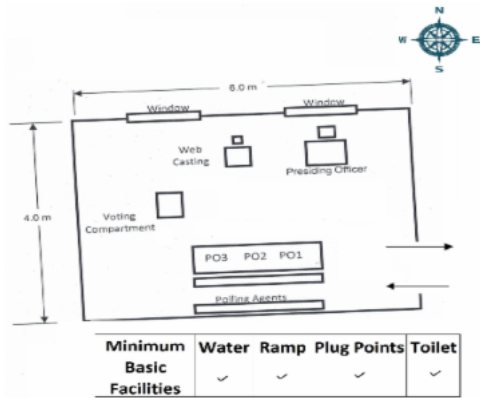

Nazri Naksha

Google Map View

Polling Station Building Front View

Polling Station Front View

Cad View

Key MAP View