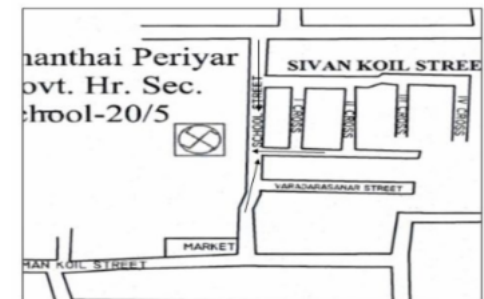

Key MAP View

Minimum Basic Facilities	Water	Ramp	Plug Point	Toilet	Health Care
	✓	✓	✓	✓	✓