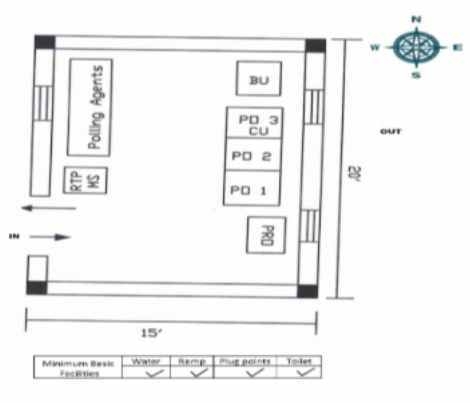

Nazri Naksha

Google Map View

Polling Station Building Front View

Polling Station Front View

Cad View

Key MAP View