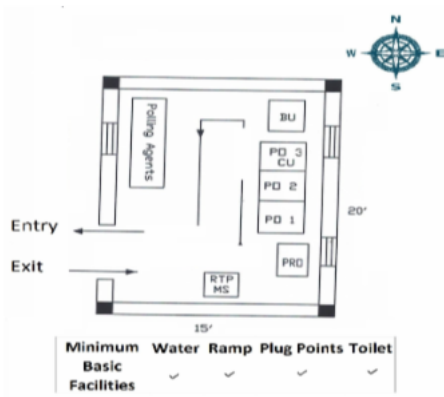

Nazri Naksha

Google Map View

Polling Station Building Front View

Polling Station Front View

Cad View

Key MAP View