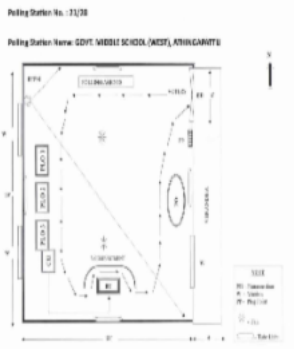

Nazri Naksha

Google Map View

Polling Station Building Front View

Polling Station Front View

Cad View

Key MAP View