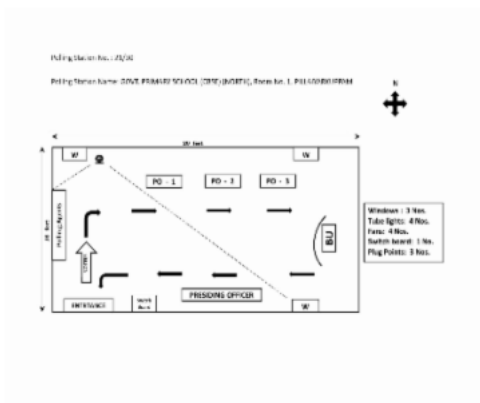

Nazri Naksha

Google Map View

Polling Station Building Front View

Polling Station Front View

Cad View

Key MAP View