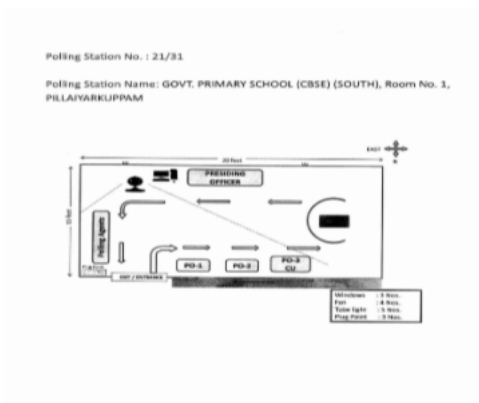

Nazri Naksha

Google Map View

Polling Station Building Front View

Polling Station Front View

Cad View

Key MAP View