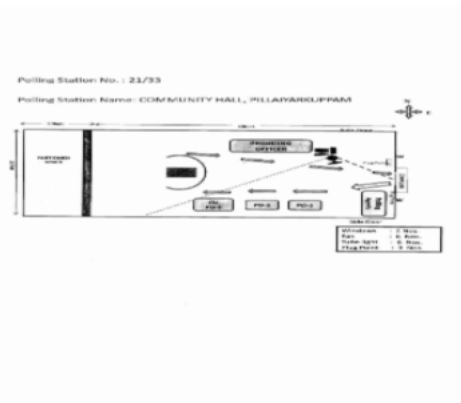

Nazri Naksha

Google Map View

Polling Station Building Front View

Polling Station Front View

Cad View

Key MAP View