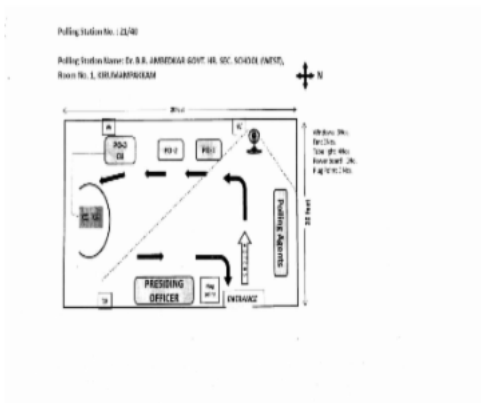

Nazri Naksha

Google Map View

Polling Station Building Front View

Polling Station Front View

Cad View

Key MAP View