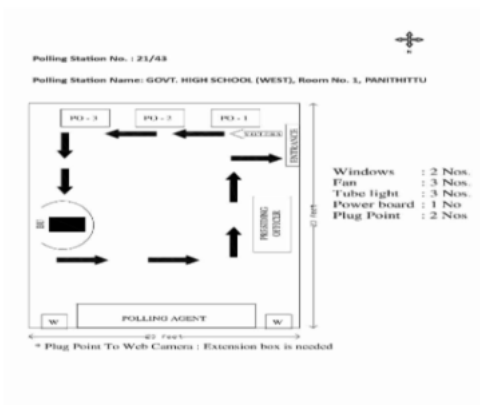

Nazri Naksha

Google Map View

Polling Station Building Front View

Polling Station Front View

Cad View

Key MAP View