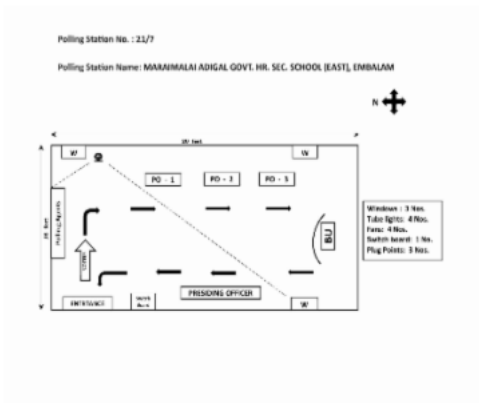

Nazri Naksha

Google Map View

Polling Station Building Front View

Polling Station Front View

Cad View

Key MAP View