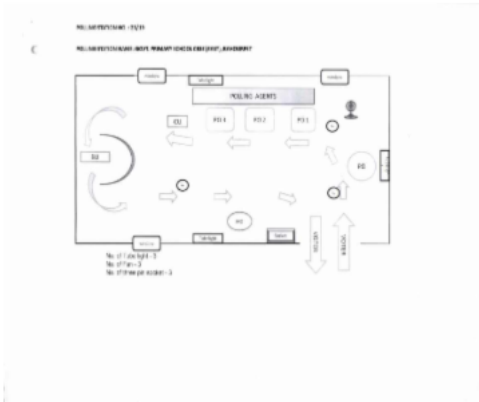

Nazri Naksha

Google Map View

Polling Station Building Front View

Polling Station Front View

Cad View

Key MAP View