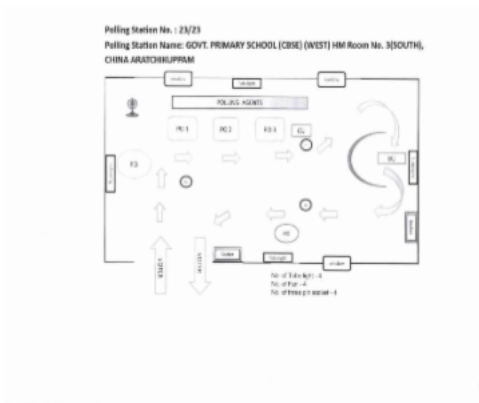

Nazri Naksha

Google Map View

Polling Station Building Front View

Polling Station Front View

Cad View

Key MAP View