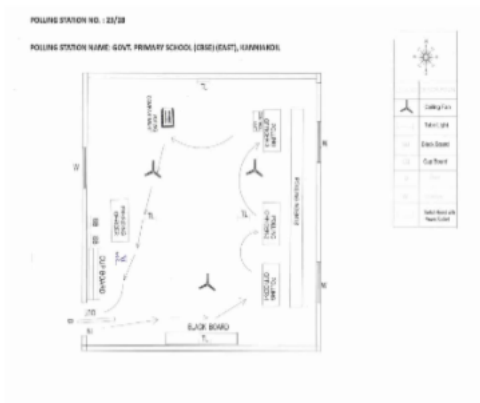

Nazri Naksha

Google Map View

Polling Station Building Front View

Polling Station Front View

Cad View

Key MAP View