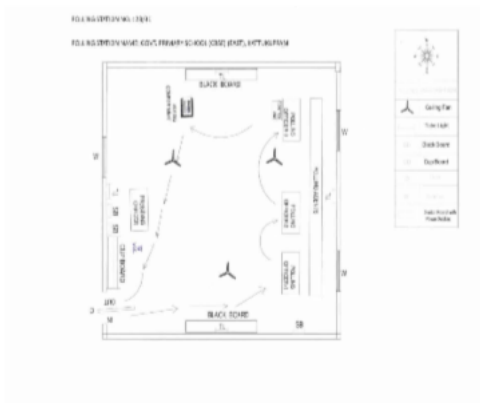

Nazri Naksha

Google Map View

Polling Station Building Front View

Polling Station Front View

Cad View

Key MAP View