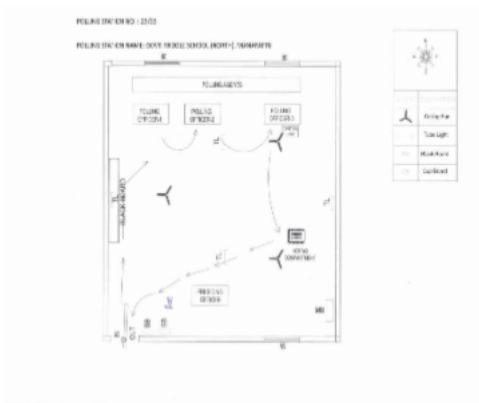

Nazri Naksha

Google Map View

Polling Station Building Front View

Polling Station Front View

Cad View

Key MAP View