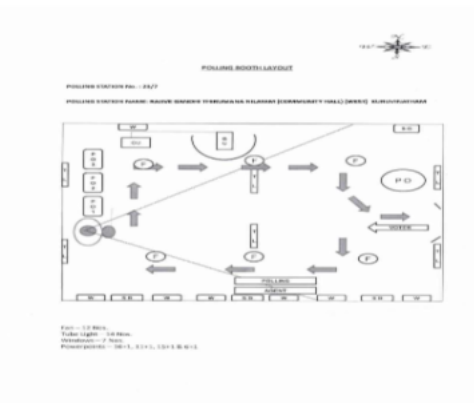

Nazri Naksha

Google Map View

Polling Station Building Front View

Polling Station Front View

Cad View

Key MAP View