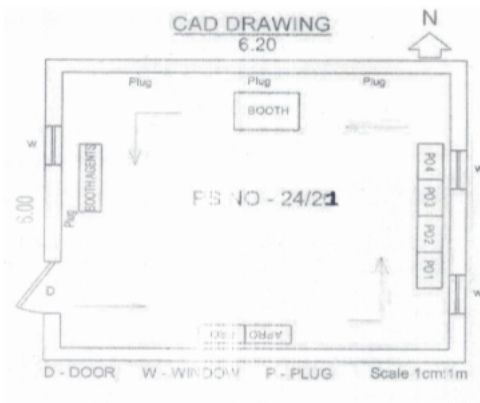

Nazri Naksha

Google Map View

Polling Station Building Front View

Polling Station Front View

Cad View

Key MAP View