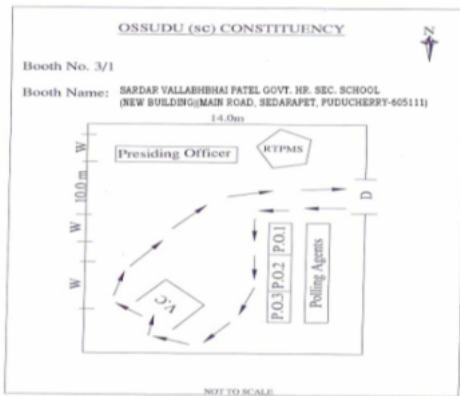

Nazri Naksha

Google Map View

Polling Station Building Front View

Polling Station Front View

Cad View

Key MAP View