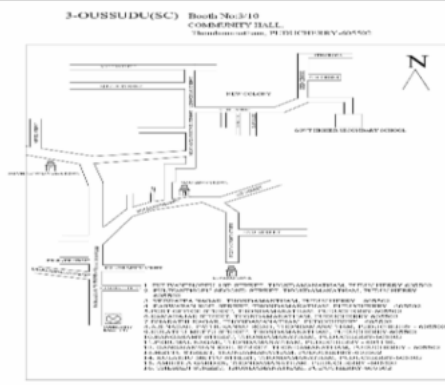

Nazri Naksha

Google Map View