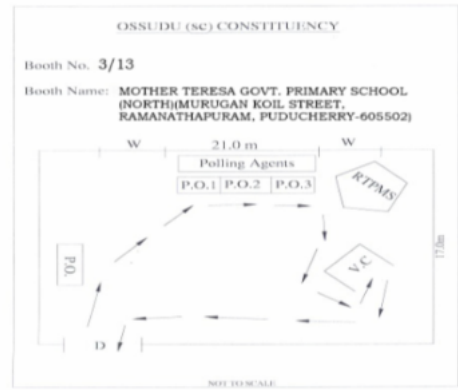

Nazri Naksha

Google Map View