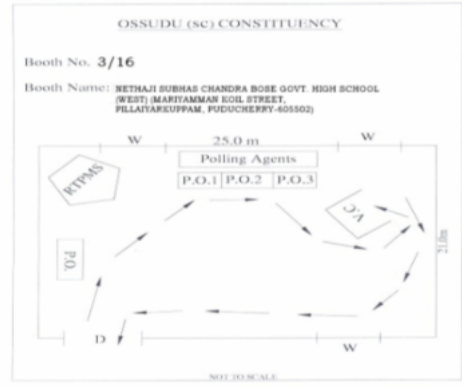

Nazri Naksha

Google Map View