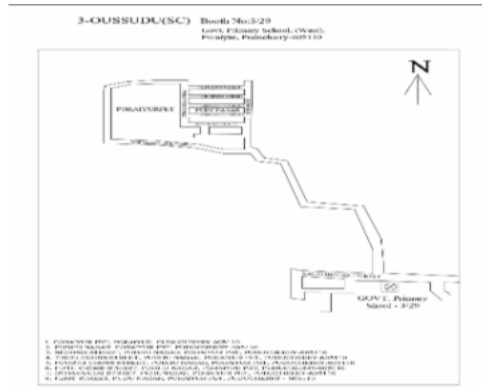

Nazri Naksha

Google Map View