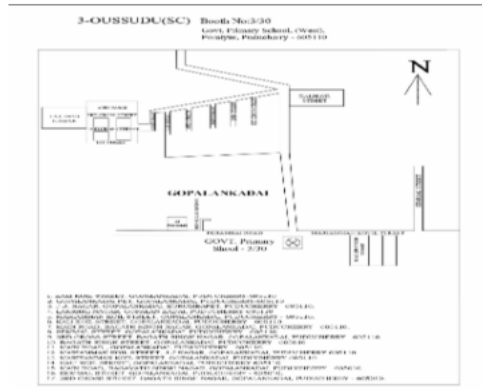

Nazri Naksha

Google Map View