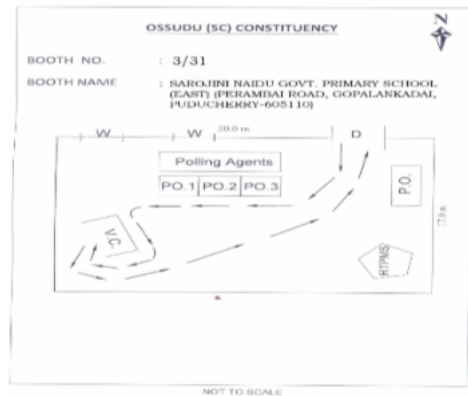

Nazri Naksha

Google Map View

Polling Station Building Front View

Polling Station Front View

Cad View

Key MAP View