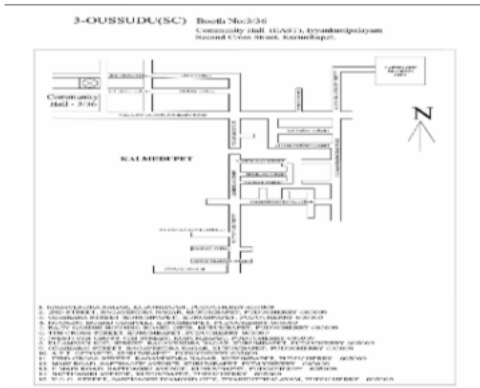

Nazri Naksha

Google Map View