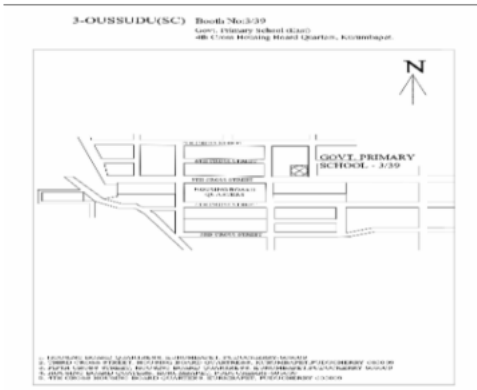

Nazri Naksha

Google Map View