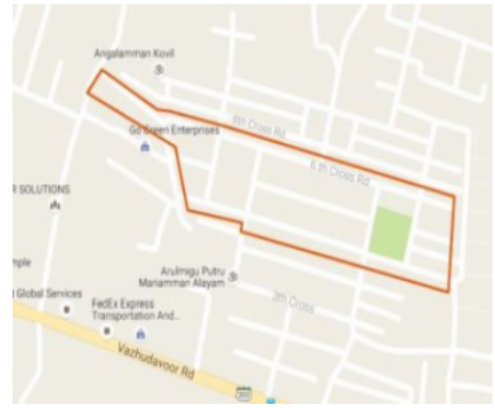

Nazri Naksha

Google Map View