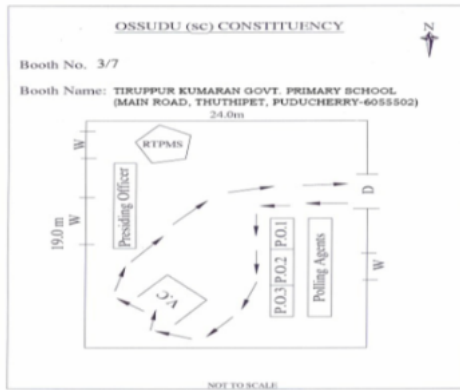

Nazri Naksha

Google Map View

Polling Station Building Front View

Polling Station Front View

Cad View

Key MAP View