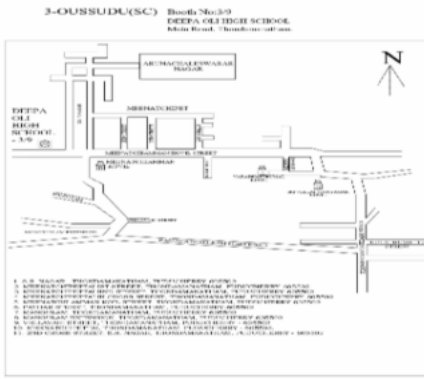

Nazri Naksha

Google Map View