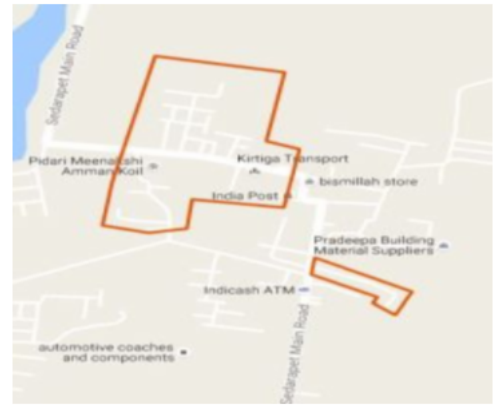

Nazri Naksha

Google Map View